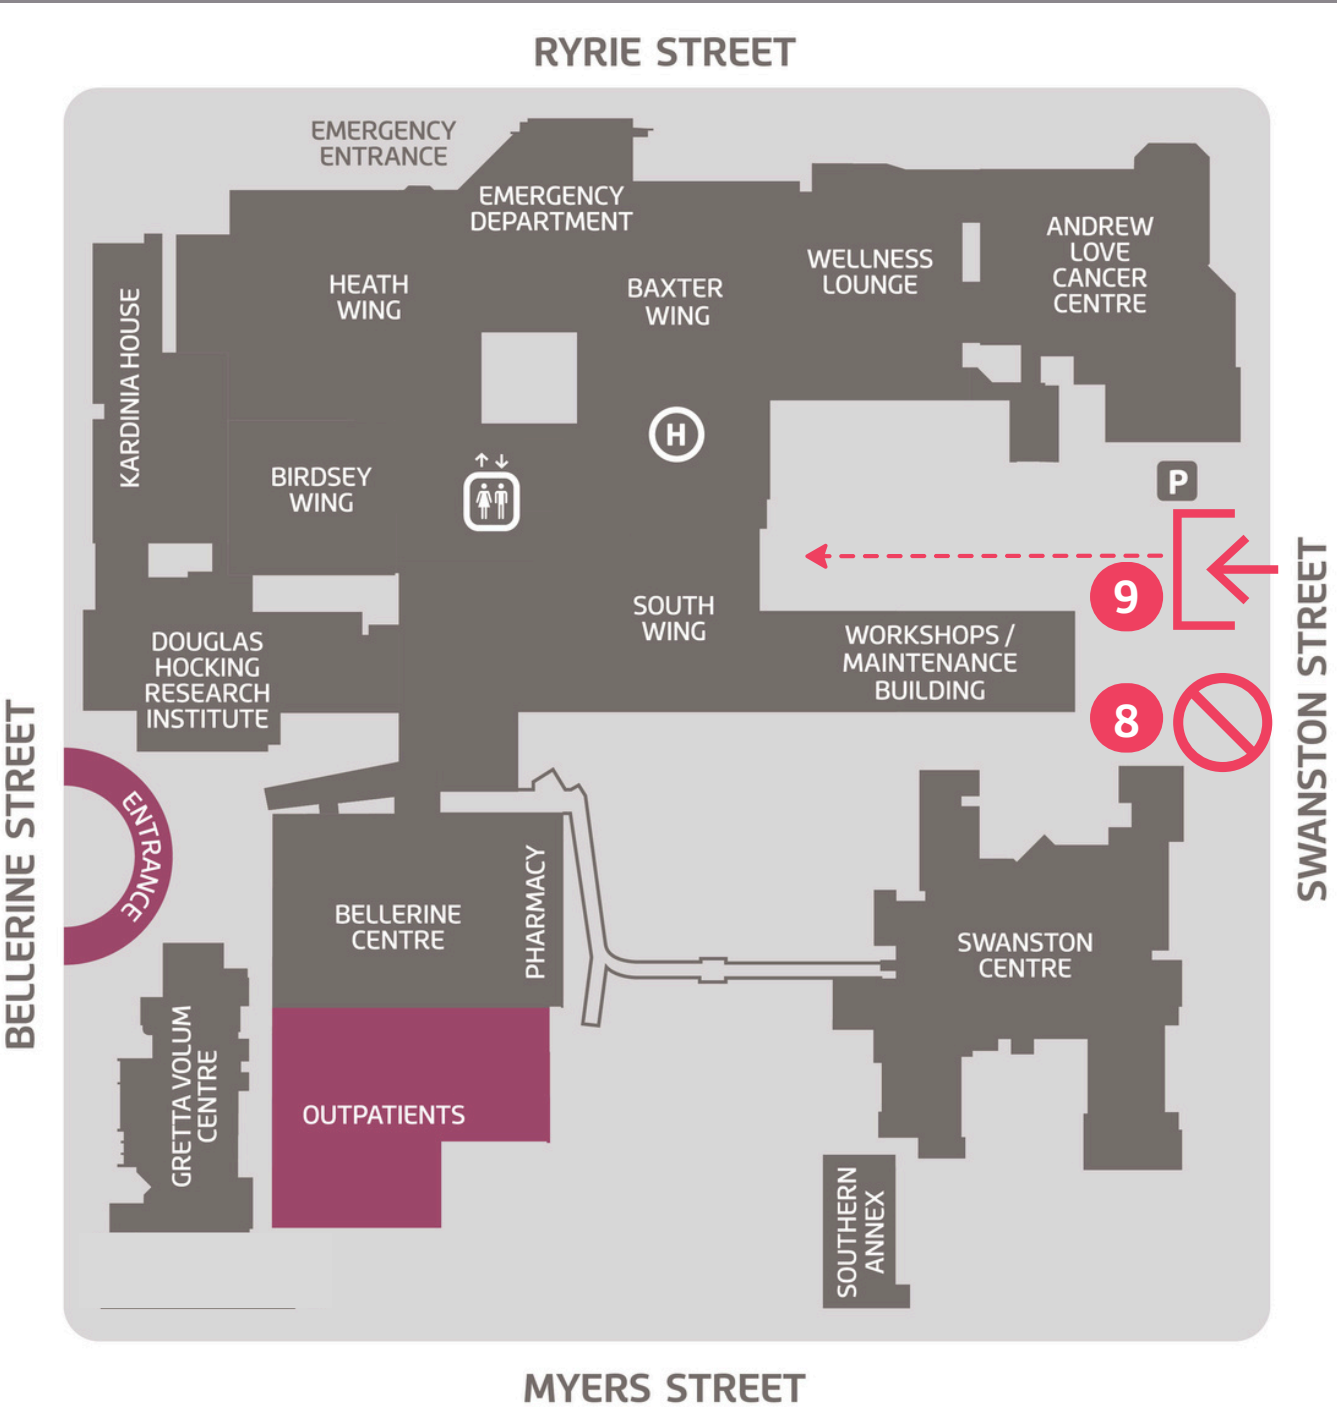

University Hospital Geelong Main loading dock location

GATE 9 - MAIN LOADING DOCK ENTRY (NEXT TO ANDREW LOVE CANCER CENTRE CAR PARK).

NO ENTRY TO GATE 8. EMERGENCY ACCESS ONLY.

For any issues contact the hospital switchboard on 4215 0000